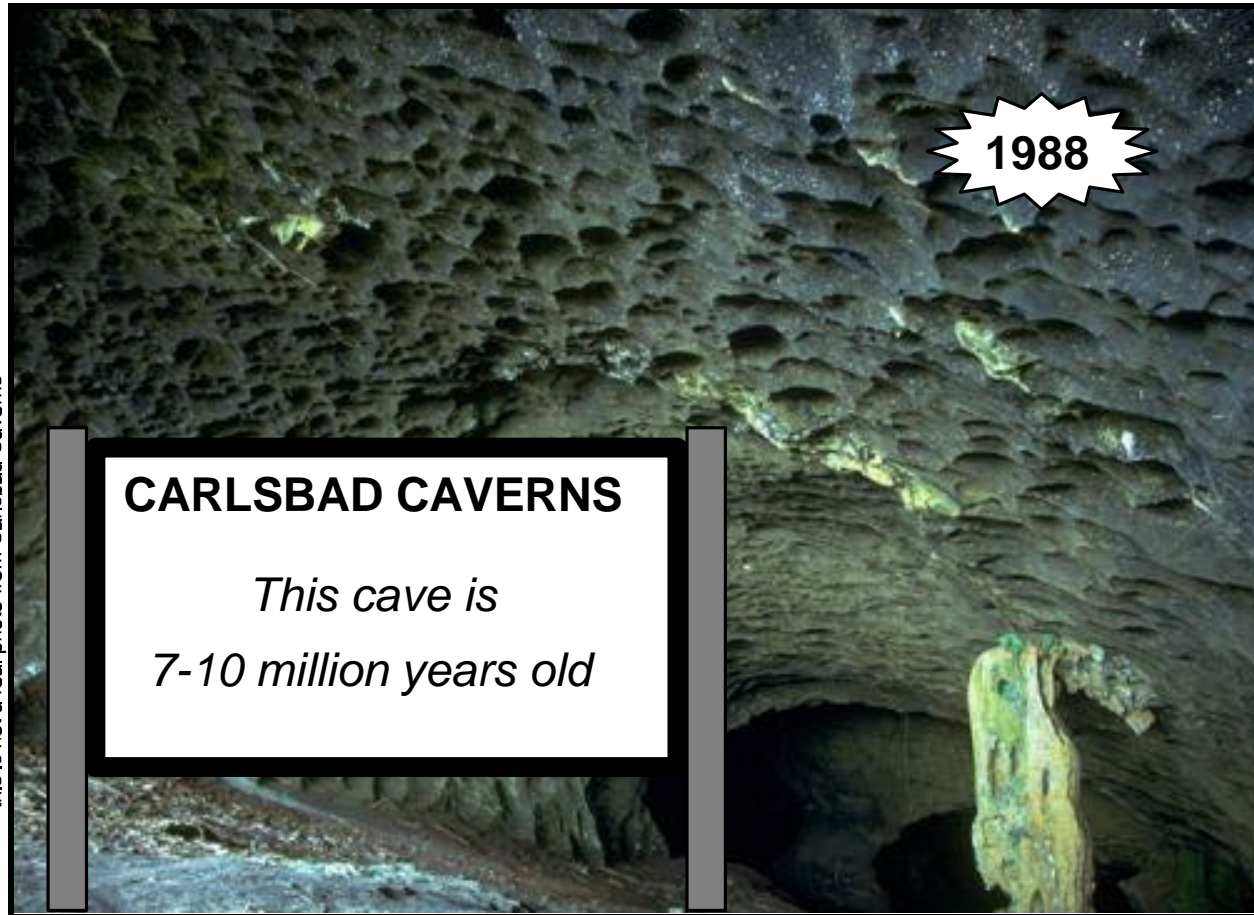

“From 1924 to 1988, there was a visitor’s sign above the entrance to Carlsbad Caverns that said Carlsbad was at least 260 Million years old. In 1988 the sign was changed to read 7-10 million years old. Then, for a little while, the sign read that it was 2 million years old. Now the sign is gone.”

(Data from *Arizona Highways*, January 1993, p 4-11)

this is not a real photo from Carlsbad Caverns

CARLSBAD CAVERNS

*This cave is
7-10 million years old*

1988

this is not a real photo from Carlsbad Caverns