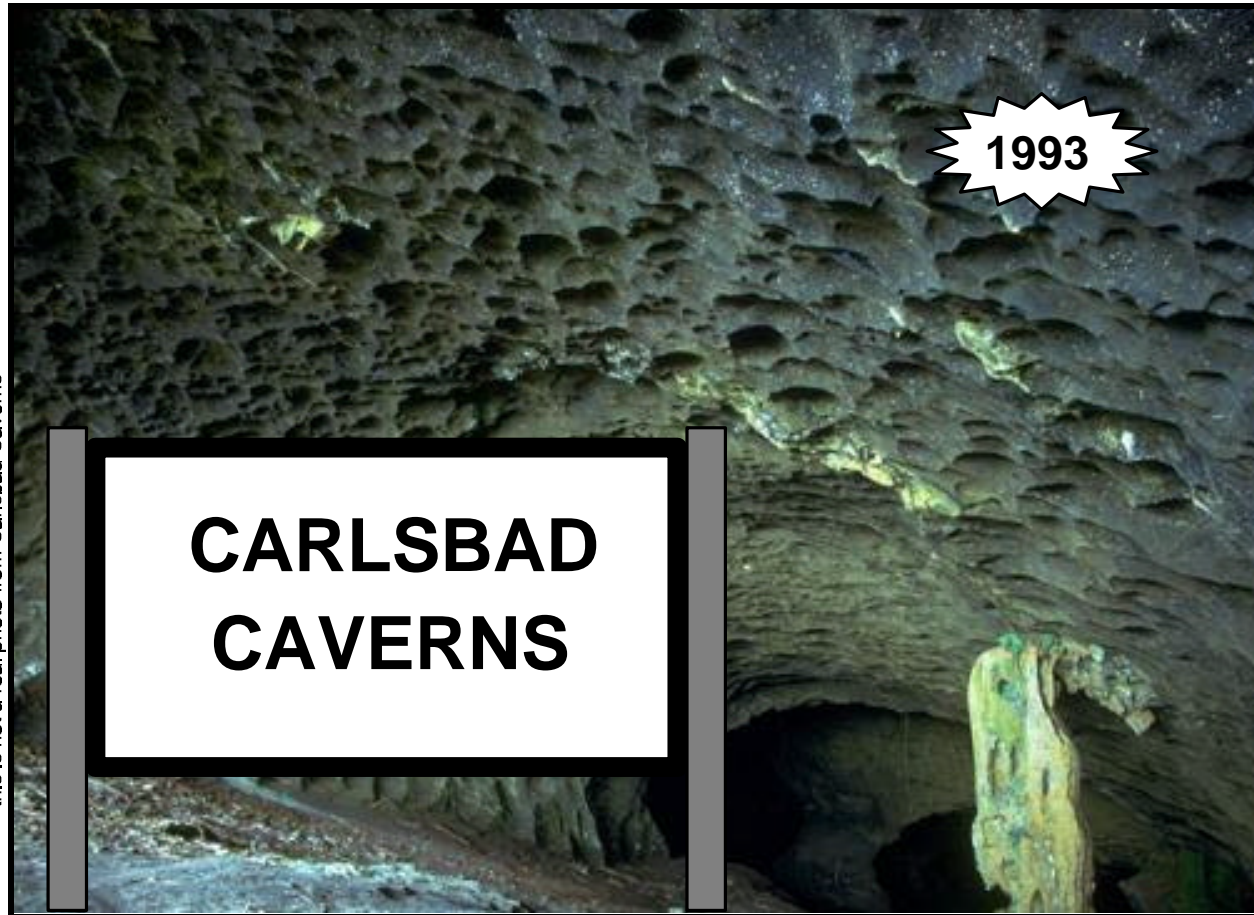

“From 1924 to 1988, there was a visitor’s sign above the entrance to Carlsbad Caverns that said Carlsbad was at least 260 Million years old. In 1988 the sign was changed to read 7-10 million years old. Then, for a little while, the sign read that it was 2 million years old. Now the sign is gone.”

(Data from *Arizona Highways*, January 1993, p 4-11)

this is not a real photo from Carlsbad Caverns

CARLSBAD CAVERNS

*This cave is
7-10 million years old*

1988

this is not a real photo from Carlsbad Caverns