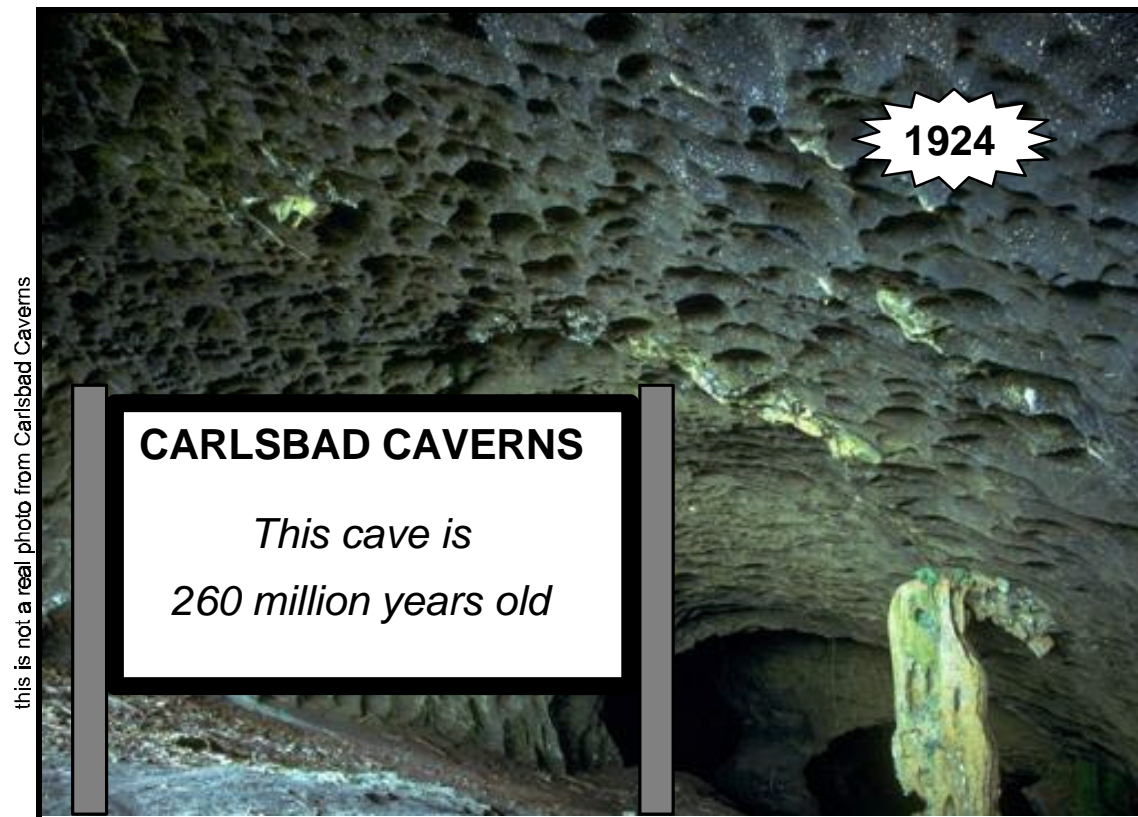

“From 1924 to 1988, there was a visitor’s sign above the entrance to Carlsbad Caverns that said Carlsbad was at least 260 Million years old. In 1988 the sign was changed to read 7-10 million years old. Then, for a little while, the sign read that it was 2 million years old. Now the sign is gone.”

(Data from *Arizona Highways*, January 1993, p 4-11)

this is not a real photo from Carlsbad Caverns

CARLSBAD CAVERNS

*This cave is
7-10 million years old*

1988

this is not a real photo from Carlsbad Caverns