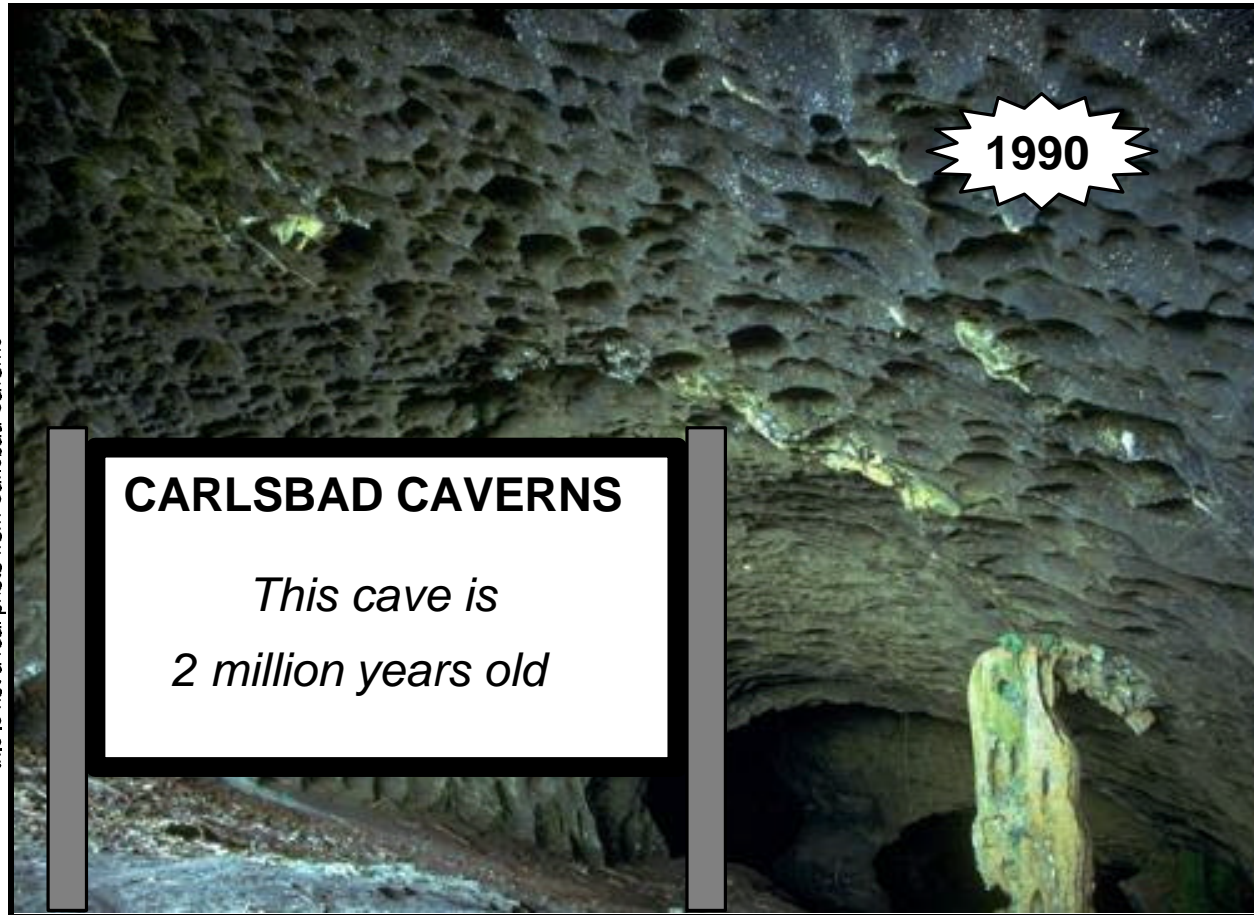

“From 1924 to 1988, there was a visitor’s sign above the entrance to Carlsbad Caverns that said Carlsbad was at least 260 Million years old. In 1988 the sign was changed to read 7-10 million years old. Then, for a little while, the sign read that it was 2 million years old. Now the sign is gone.”

(Data from *Arizona Highways*, January 1993, p 4-11)

this is not a real photo from Carlsbad Caverns

CARLSBAD CAVERNS

*This cave is
7-10 million years old*

1988

this is not a real photo from Carlsbad Caverns